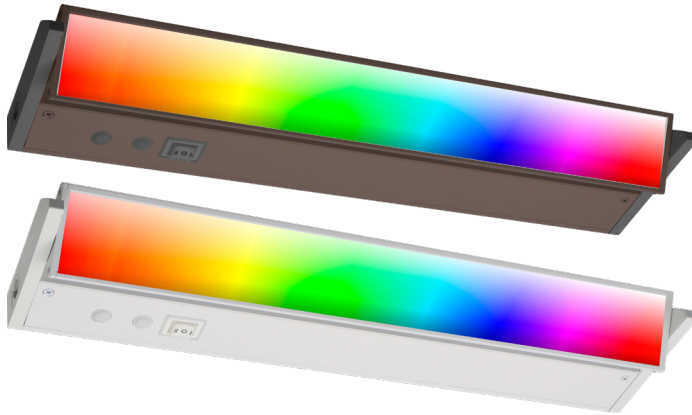

UCA SERIES UNDERCABINET LIGHTING

UCA-RGBW-PB-24-BR
UCA-RGBW-PB-24-WH

RGBW (9 MODES) & 3CCT UNDER CABINET LIGHT. PUSH-BUTTON COLOR CONTROL

MCT Multi Color Temperature (Selectable)

Customer Name: _____

Project Name: _____

Note: _____

Type: _____

3.86"(H) X 24"(W) X 1"(D)

Illuminate your space with our RGBW & 3CCT Under Cabinet Light, featuring 9 dynamic modes for versatile lighting. With push-button color control, easily switch between vibrant colors and adjustable white temperatures to suit any mood or task. Ideal for kitchens, offices, and more, this sleek fixture combines style with practical functionality.

Mechanical:

- Extruded Aluminum Housing With Glass lens
- Increase Energy Savings And Shorten Payback Period
- 5-Step Color-Temperature Switch on Front
- 3-Step Power & Brightness Switch on Front
 - On/Off
 - 50%
 - 100%
- 3/8" KOs Cable Connector Included Instant-on to Full Brightness
- Link Fixtures Together With A Linkable Connector
- Operating Temperature: -4 F° to 114 F°
- IP Rating: IP20

Lighting:

- Dimmable: Triac Dimmable
- Total Lumens: 660LM
- Color Temperature: 3000K/4000K/5000K
- RGB MODES: Sky Blue/Red/Green/Blue /Yellow/Pink/Sapphire/RGB Slow Transition/RGB Jump Transition
- Color Rendering Index: >90
- Beam Angle: 110°
- Lifespan: 50,000 Hrs.