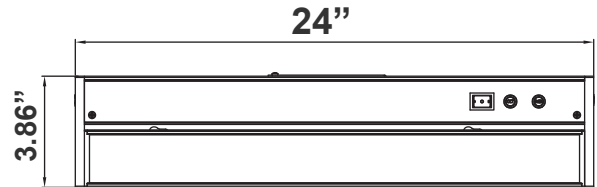

Note: _____

Type: _____

3.86"(H) X 24"(W) X 1"(D)

Illuminate your space with our RGBW & 3CCT Under Cabinet Light, featuring 9 dynamic modes for versatile lighting. With push-button color control, easily switch between vibrant colors and adjustable white temperatures to suit any mood or task. Ideal for kitchens, offices, and more, this sleek fixture combines style with practical functionality.

Mechanical:

- Extruded Aluminum Housing With Glass lens
- Increase Energy Savings And Shorten Payback Period
- 5-Step Color-Temperature Switch on Front
- 3-Step Power & Brightness Switch on Front
 - On/Off
 - 50%
 - 100%
- 3/8" KOs Cable Connector Included Instant-on to Full Brightness
- Link Fixtures Together With A Linkable Connector
- Operating Temperature: -4 F° to 114 F°
- IP Rating: IP20